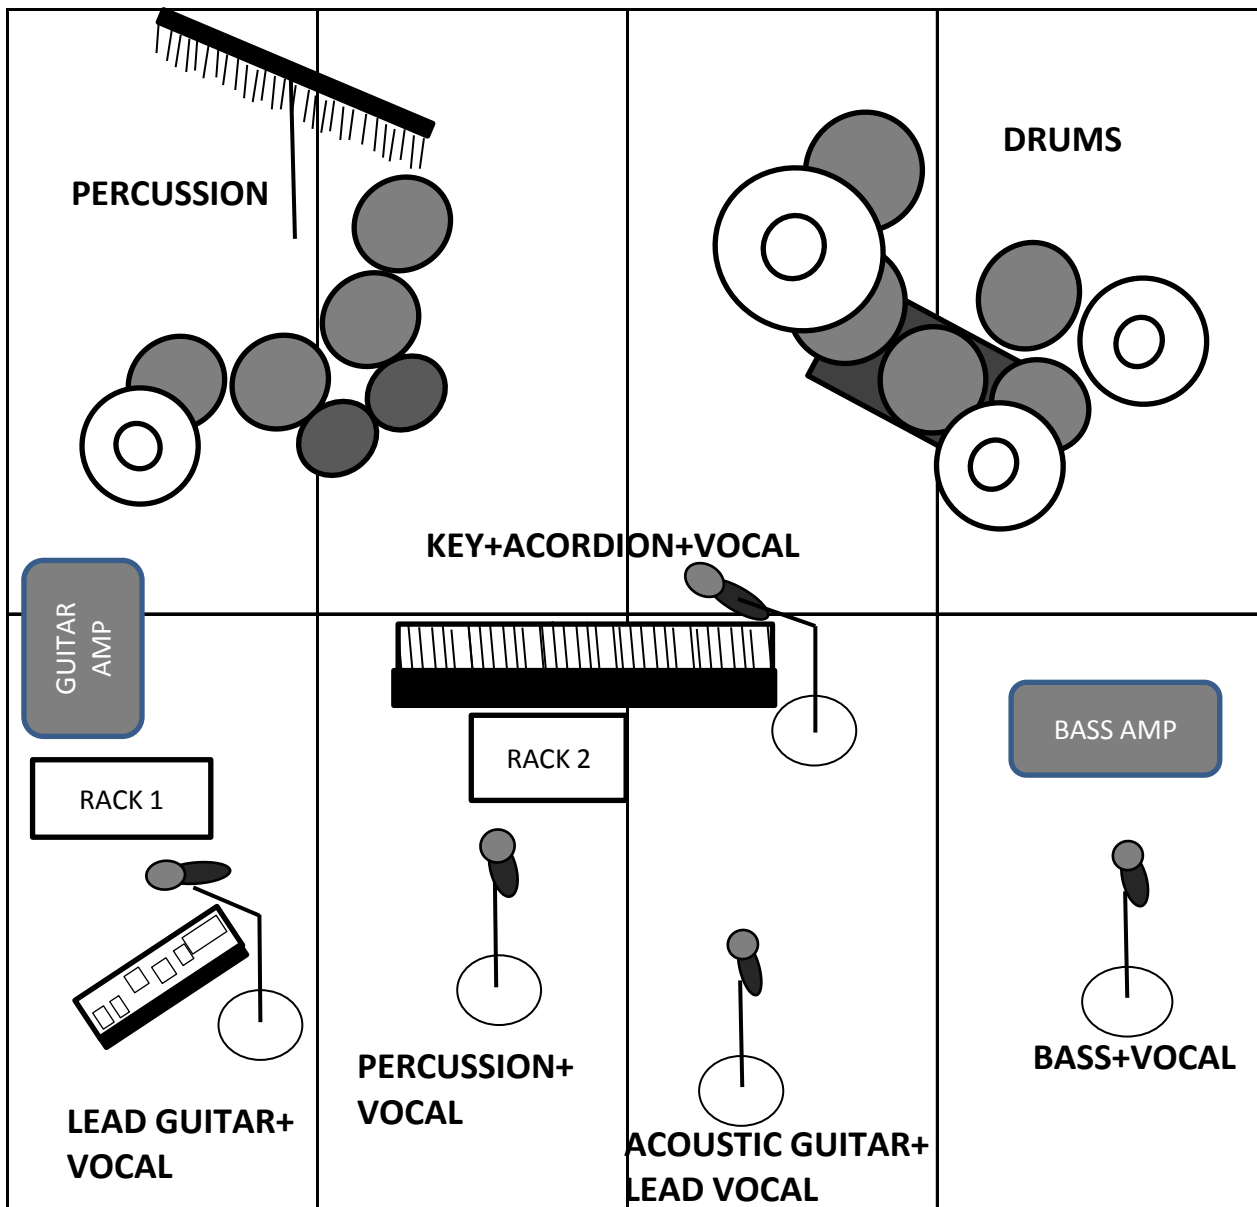

TOUR 2010
WWW.SANTAMAMBA.COM

STAGE PLOT 16X16 FEET

REV 4/2010

Q: Johnald Miranda 617.861.1771 thesounddoctor@gmail.com